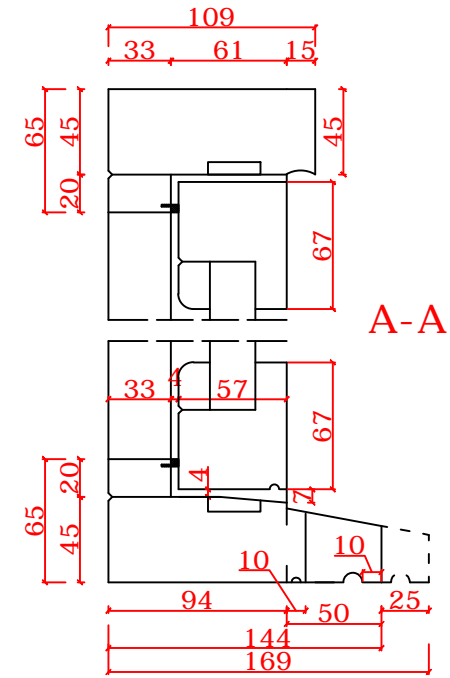

B-B

A-A

designed by:	Valdi Ltd Unit 11, Chettisham Business Park, Lynn Road, Ely, Cambridgeshire, CB6 1RY
drawing no. .....	<b>Flush Faced Casement Window.</b>

designed by:	Valdi Ltd Unit 11, Chettisham Business Park, Lynn Road, Ely, Cambridgeshire, CB6 1RY
drawing no. .....	<b>Flush Faced Casement Window.</b>