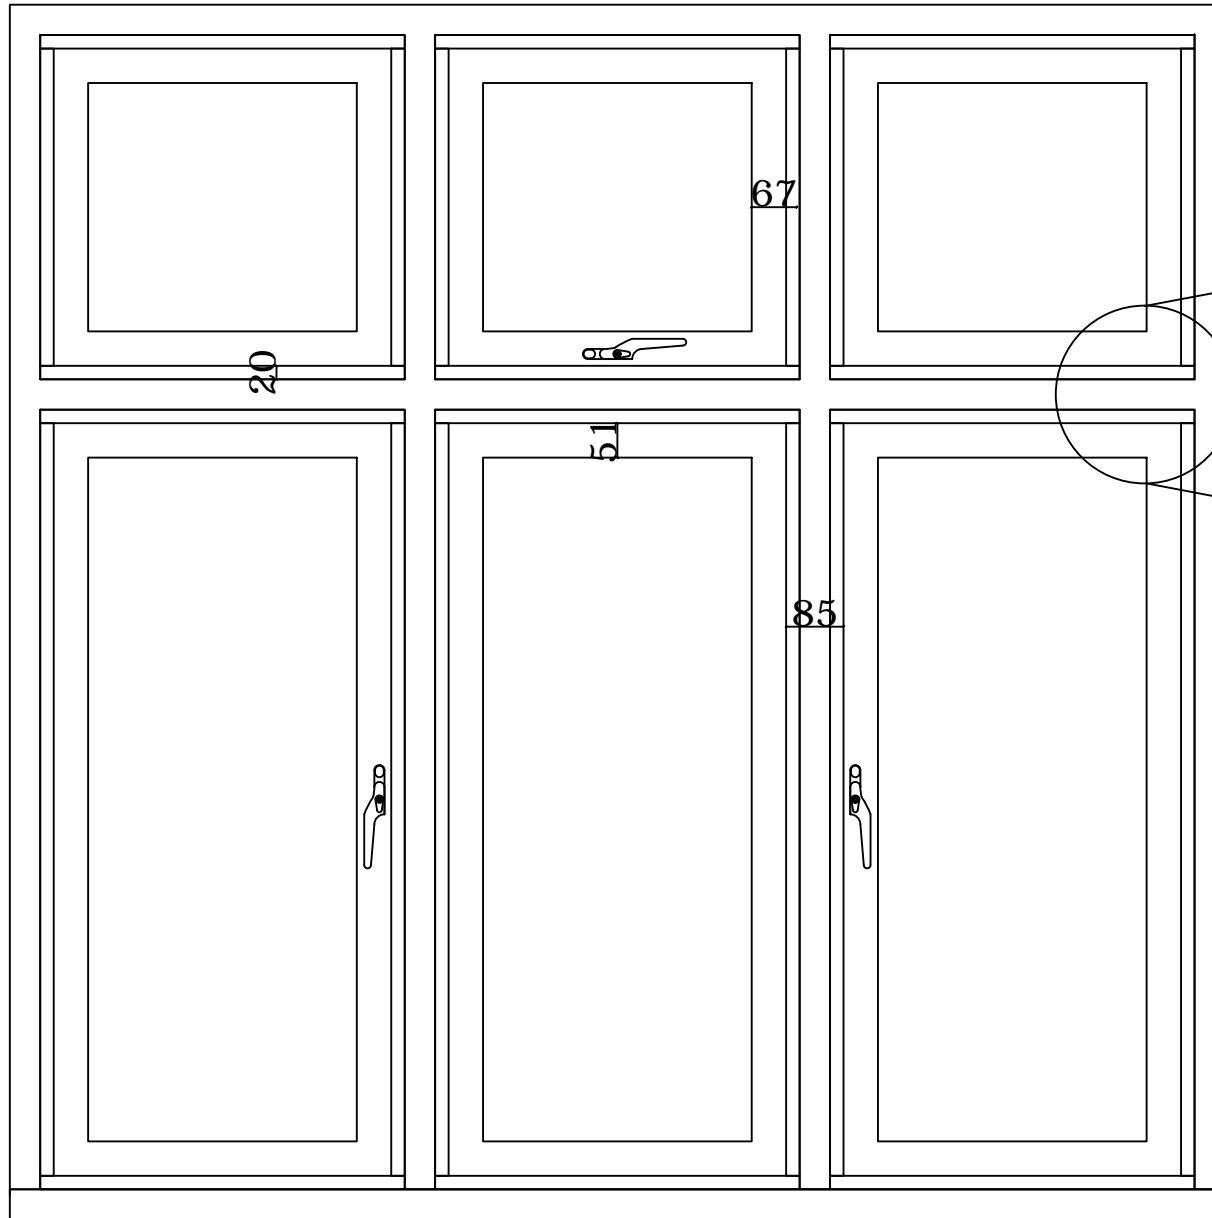

B-B

A-A

designed by:	Valdi Ltd Unit 11, Chettisham Business Park, Lynn Road, Ely, Cambridgeshire, CB6 1RY
drawing no. .....	<b>Flush Faced Casement Window.</b>

designed by:	Valdi Ltd Unit 11, Chettisham Business Park, Lynn Road, Ely, Cambridgeshire, CB6 1RY
drawing no. .....	<b>Flush Faced Casement Window.</b>