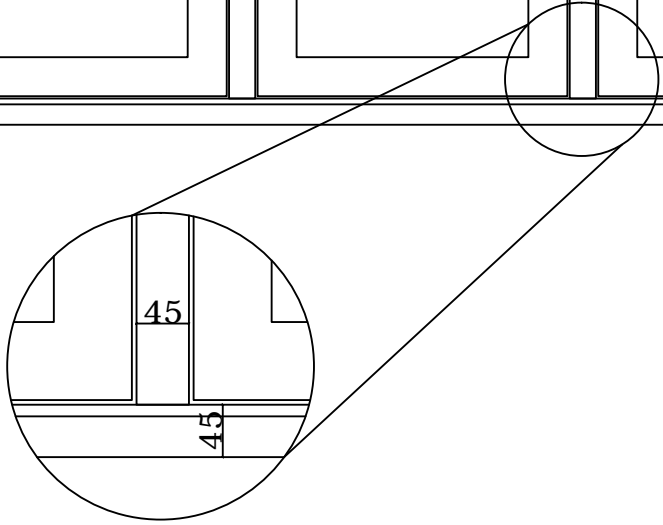

B-B

A-A

designed by:	Valdi Ltd Unit 11, Chettisham Business Park, Lynn Road, Ely, Cambridgeshire, CB6 1RY
drawing no. .....	<b>Flush Faced Casement Window.</b>

designed by:	Valdi Ltd Unit 11, Chettisham Business Park, Lynn Road, Ely, Cambridgeshire, CB6 1RY
drawing no. .....	<b>Flush Faced Casement Window.</b>