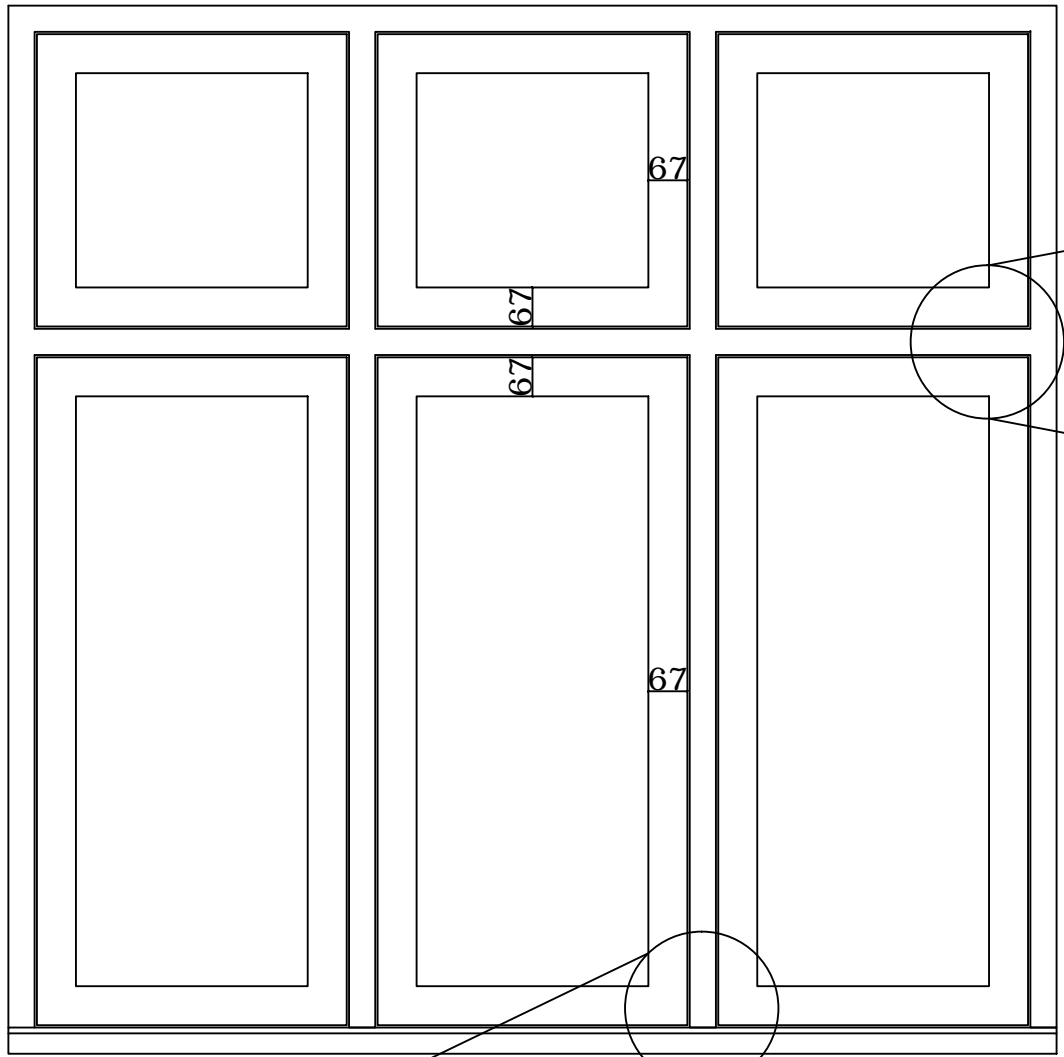

B-B

A-A

designed by:	Valdi Ltd Unit 11, Chettisham Business Park, Lynn Road, Ely, Cambridgeshire, CB6 1RY
drawing no. .....	<b>Flush Faced Casement Window.</b>

designed by:	Valdi Ltd Unit 11, Chettisham Business Park, Lynn Road, Ely, Cambridgeshire, CB6 1RY
drawing no. .....	<b>Flush Faced Casement Window.</b>