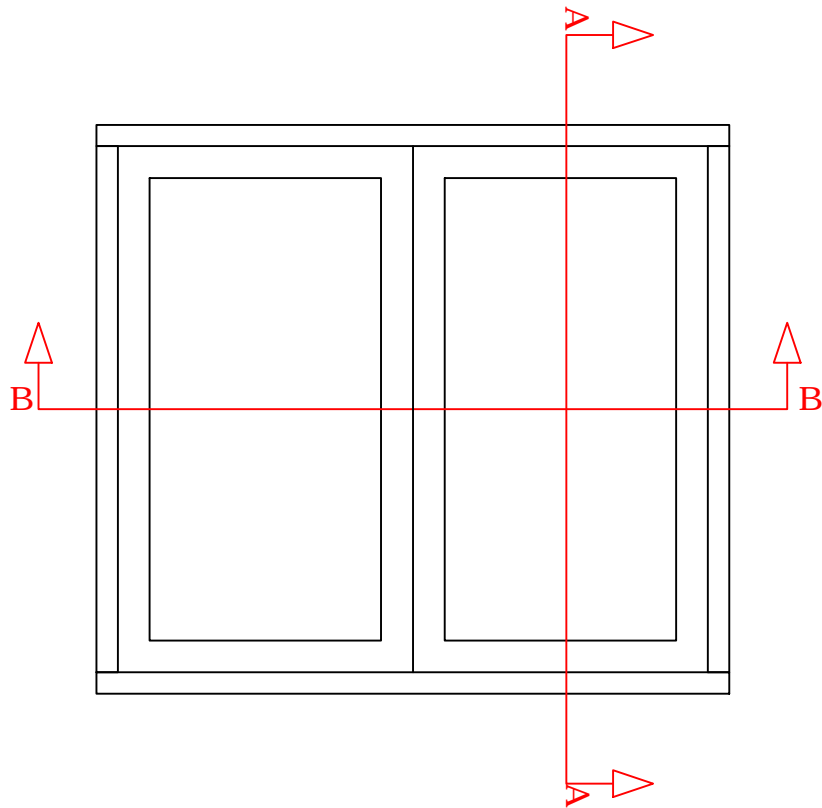

B-B

A-A

designed by:	Valdi Ltd Unit 11, Chettisham Business Park, Lynn Road, Ely, Cambridgeshire, CB6 1RY
drawing no. .....	<b>Flush Faced Casement Window.</b>

designed by:	Valdi Ltd Unit 11, Chettisham Business Park, Lynn Road, Ely, Cambridgeshire, CB6 1RY
drawing no. .....	<b>Flush Faced Casement Window.</b>